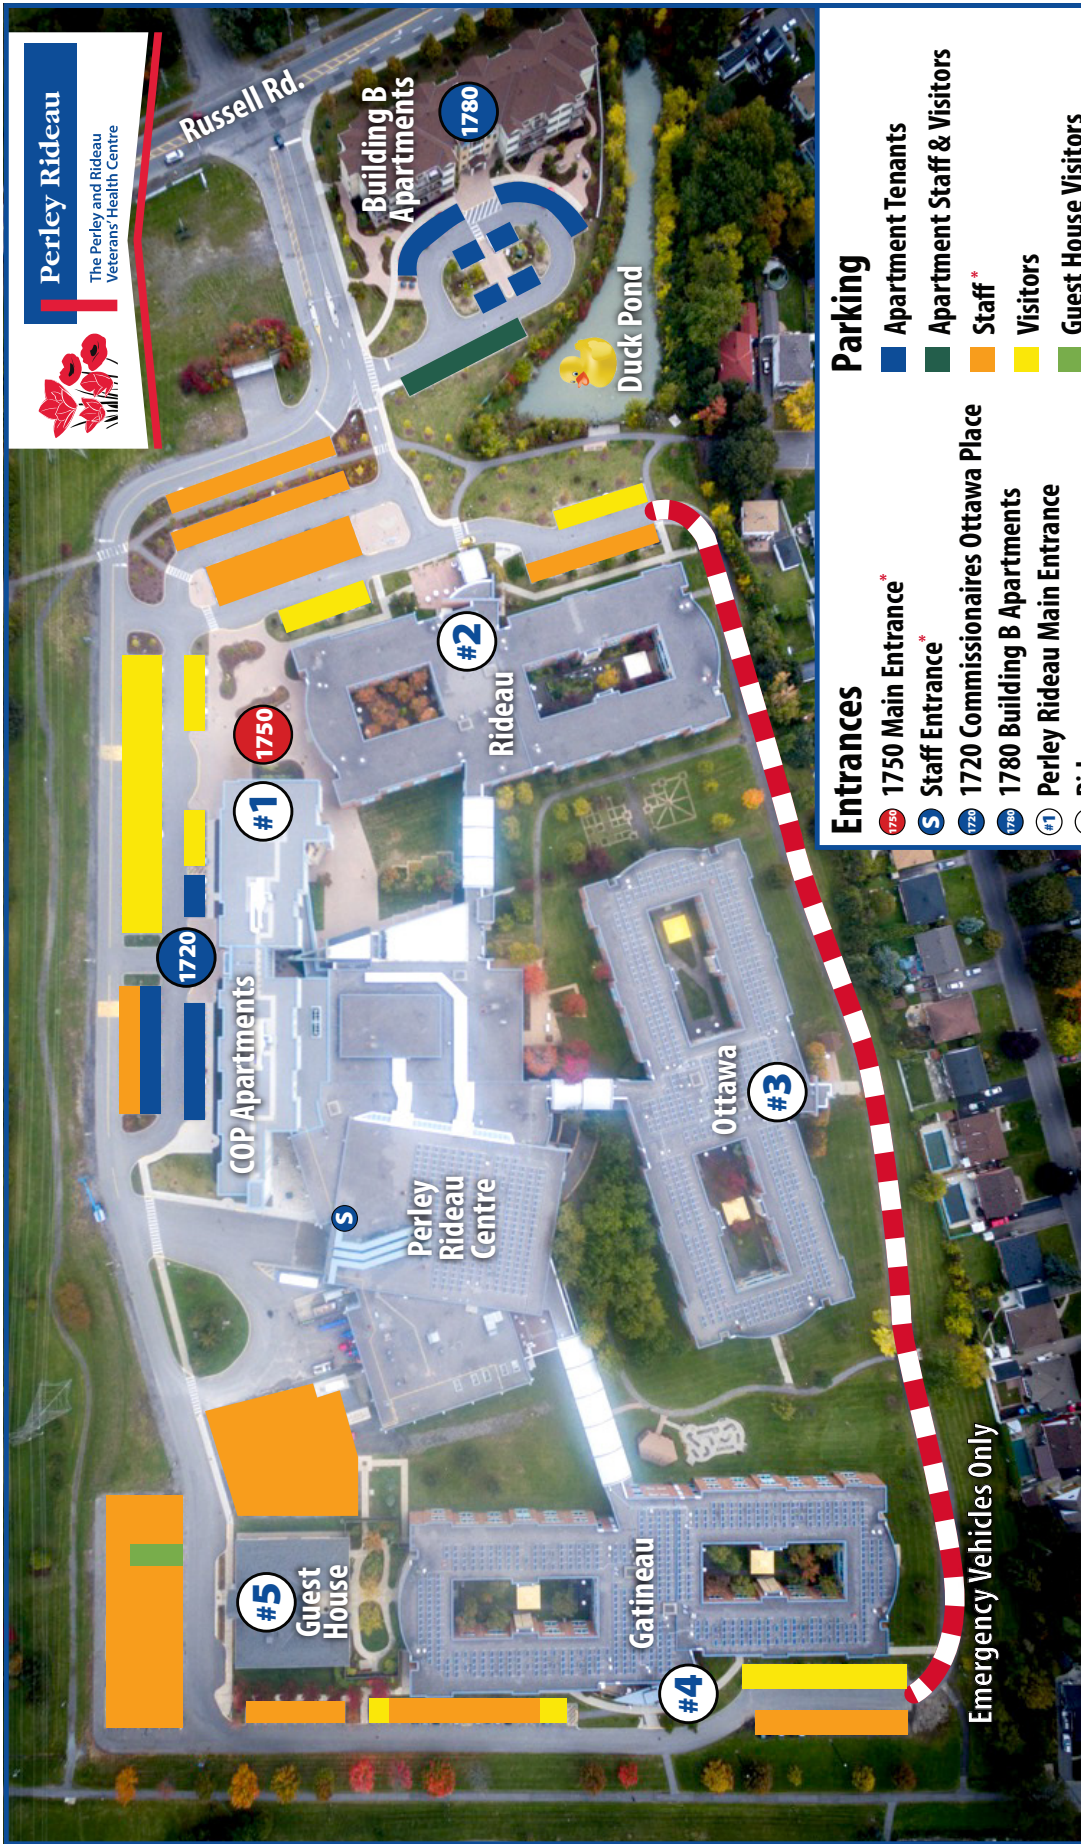

Perley Rideau
The Perley and Rideau
Veterans' Health Centre

Entrances

- 1750 Main Entrance*
- Staff Entrance*
- 1720 Commissionaires Ottawa Place
- 1780 Building B Apartments
- Perley Rideau Main Entrance
- Rideau
- Ottawa
- Gatineau
- Guest House

Parking

- Apartment Tenants
- Apartment Staff & Visitors
- Staff*
- Visitors
- Guest House Visitors
- Emergency Vehicles Only

**Also to be used by volunteers, students, and employees of other service providers.*

Enter the Health Centre between 6:00 a.m. and 10:00 p.m. by signing in at the Main Entrance or use the building access card at all other entrances.
From 10:00 p.m. to 6:00 a.m., access is restricted to the Main Entrance (1750 Russell Road – Door #2).

Entrance & Parking Site Plan